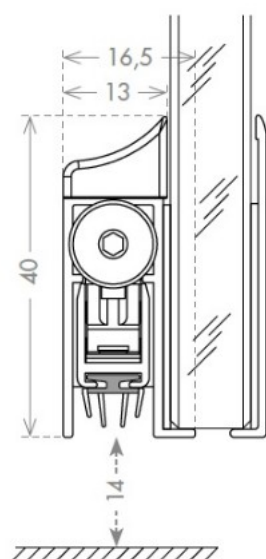

PRODUCT SHEET

Description:

Drop Down Alu Profile, "B" ,F/Glass Doors, 930mm, W/Adhesive Tape, 40mm Profile Height, 14mm Drop Function, Can be shorten, 150mm on the opposite Side to the Plunger, Tested to 200.000, closing Cycles, Anodized Finish, Balloon Silicon Seal (B)

Item number:

15.22.650-0

Units	Box	Carton	HS Code	Barcode
Set	1	25	8302415000	 5704866455480

PLUNGER TYPE

SEALS

B

SISO A/S

Mileparken 11
DK-2740 Skovlunde
Denmark
VAT: DK 24786013